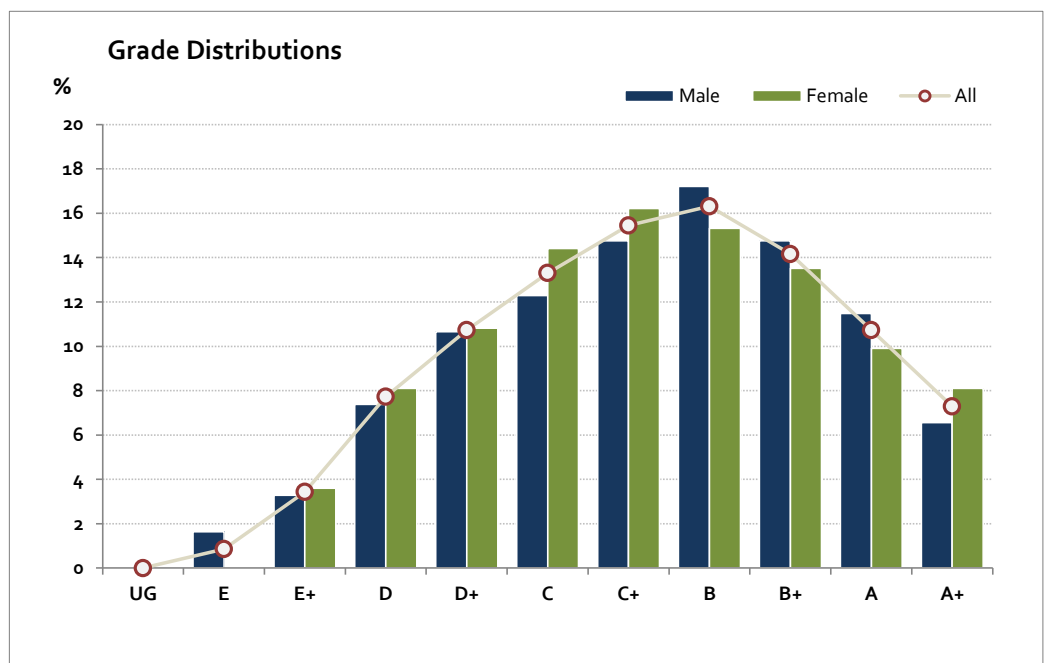

Australian Politics

Graded Assessment 3 WRITTEN EXAMINATION 2014

Table of Grade Distributions: male, female and all students assessed

Grade	UG	E	E+	D	D+	C	C+	B	B+	A	A+	Total	
Male	n	0	2	4	9	13	15	18	21	18	14	8	122
	%	0	2	3	7	11	12	15	17	15	11	7	100
Female	n	0	0	4	9	12	16	18	17	15	11	9	111
	%	0	0	4	8	11	14	16	15	14	10	8	100
All	n	0	2	8	18	25	31	36	38	33	25	17	233
	%	0	1	3	8	11	13	15	16	14	11	7	100
Cumul	n	0	2	10	28	53	84	120	158	191	216	233	
	%	0	1	4	12	23	36	52	68	82	93	100	
Score Ranges	0-15	16-31	32-54	55-72	73-90	91-107	108-117	118-126	127-135	136-142	143-160	Max 160	

Summary Statistics:

Mean	110.5
Std Dev	27.4
Median	C+

Not Assessed:

Male	n	11
	%	8
Female	n	9
	%	8
All	n	20
	%	8

Total Enrolments incl. Not Assessed:

Male	n	133
Female	n	120
All	n	253

The Victorian Curriculum and Assessment Authority provides high quality curriculum, assessment and reporting that enables individual lifelong learning.