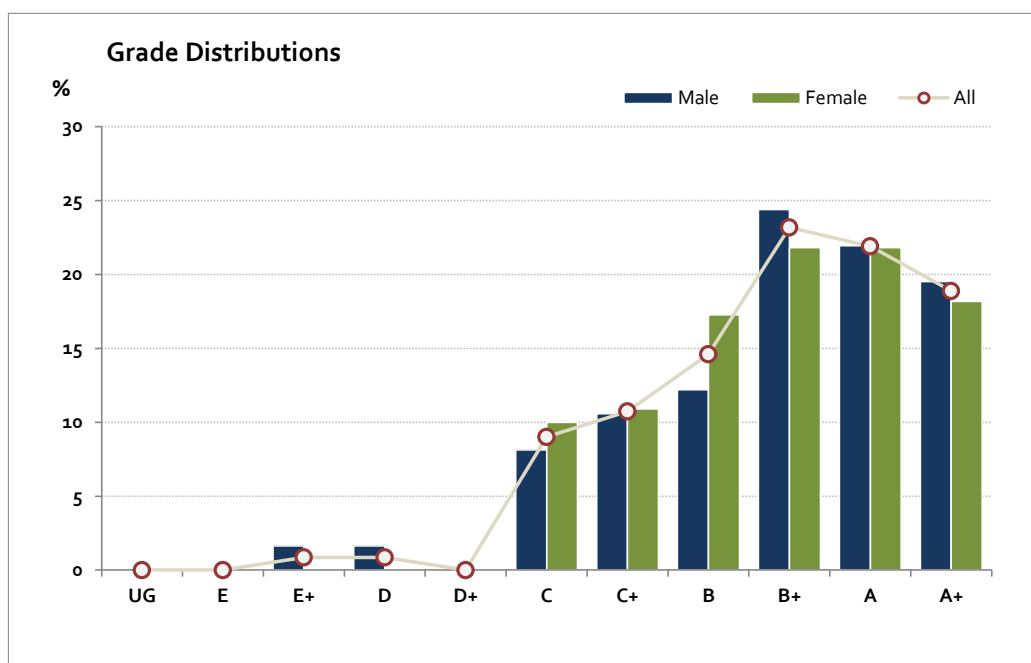

Australian Politics

Graded Assessment 2 COURSEWORK UNIT 4 2014

Table of Grade Distributions: male, female and all students assessed

Grade	UG	E	E+	D	D+	C	C+	B	B+	A	A+	Total	
Male	n	0	0	2	2	0	10	13	15	30	27	24	123
	%	0	0	2	2	0	8	11	12	24	22	20	100
Female	n	0	0	0	0	0	11	12	19	24	24	20	110
	%	0	0	0	0	0	10	11	17	22	22	18	100
All	n	0	0	2	2	0	21	25	34	54	51	44	233
	%	0	0	1	1	0	9	11	15	23	22	19	100
Cumul	n	0	0	2	4	4	25	50	84	138	189	233	
	%	0	0	1	2	2	11	21	36	59	81	100	
Score Ranges	0-9	10-19	20-29	30-39	40-42	43-55	56-64	65-75	76-81	82-88	89-100	Max 100	

Summary Statistics:

Mean	76.3
Std Dev	13.8
Median	B+

Not Assessed:

Male	n	10
	%	8
Female	n	10
	%	8
All	n	20
	%	8

Total Enrolments incl. Not Assessed:

Male	n	133
Female	n	120
All	n	253

The Victorian Curriculum and Assessment Authority provides high quality curriculum, assessment and reporting that enables individual lifelong learning.