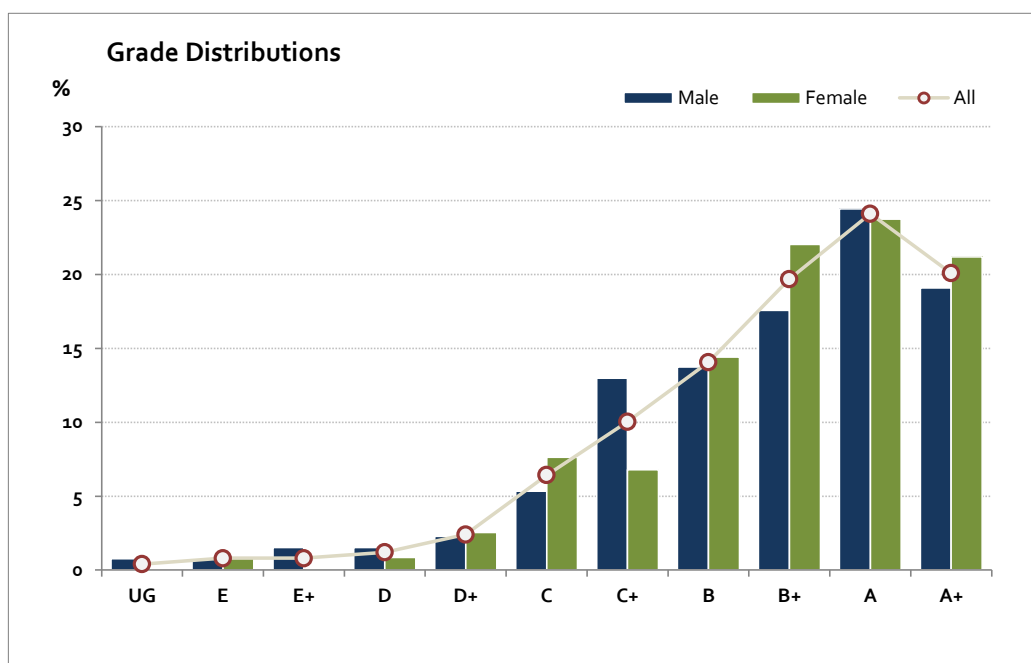

Australian Politics

Graded Assessment 1 COURSEWORK UNIT 3

2014

Table of Grade Distributions: male, female and all students assessed

Grade	UG	E	E+	D	D+	C	C+	B	B+	A	A+	Total	
Male	n	1	1	2	2	3	7	17	18	23	32	25	131
	%	1	1	2	2	2	5	13	14	18	24	19	100
Female	n	0	1	0	1	3	9	8	17	26	28	25	118
	%	0	1	0	1	3	8	7	14	22	24	21	100
All	n	1	2	2	3	6	16	25	35	49	60	50	249
	%	0	1	1	1	2	6	10	14	20	24	20	100
Cumul	n	1	3	5	8	14	30	55	90	139	199	249	
	%	0	1	2	3	6	12	22	36	56	80	100	
Score Ranges	0-9	10-19	20-29	30-32	33-36	37-50	51-60	61-71	72-79	80-87	88-100	Max 100	

Summary Statistics:

Mean	72.8
Std Dev	17.6
Median	B+

Not Assessed:

Male	n	2
	%	2
Female	n	2
	%	2
All	n	4
	%	2

Total Enrolments incl. Not Assessed:

Male	n	133
Female	n	120
All	n	253

The Victorian Curriculum and Assessment Authority provides high quality curriculum, assessment and reporting that enables individual lifelong learning.