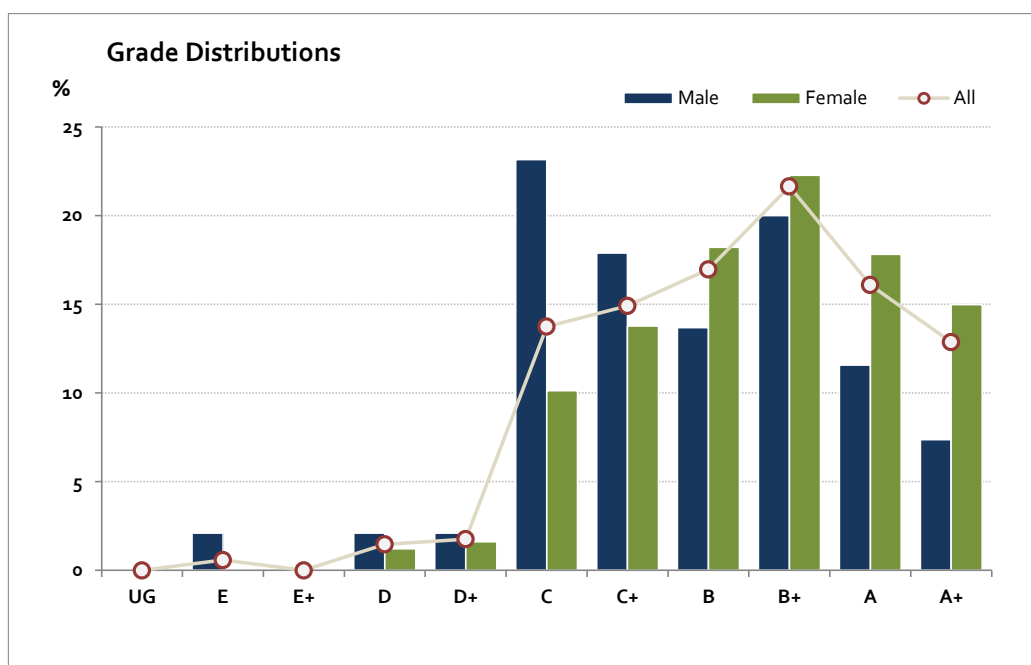

Business (VCE VET)

Graded Assessment 1 COURSEWORK 2016

Table of Grade Distributions: male, female and all students assessed

Grade	UG	E	E+	D	D+	C	C+	B	B+	A	A+	Total	
Male	n	0	2	0	2	22	17	13	19	11	7	95	
	%	0.0	2.1	0.0	2.1	23.2	17.9	13.7	20.0	11.6	7.4	100.0	
Female	n	0	0	0	3	4	25	34	45	55	44	247	
	%	0.0	0.0	0.0	1.2	1.6	10.1	13.8	18.2	22.3	17.8	100.0	
All	n	0	2	0	5	6	47	51	58	74	55	342	
	%	0.0	0.6	0.0	1.5	1.8	13.7	14.9	17.0	21.6	16.1	100.0	
Cumul	n	0	2	2	7	13	60	111	169	243	298	342	
	%	0.0	0.6	0.6	2.0	3.8	17.5	32.5	49.4	71.1	87.1	100.0	
Score Ranges		0-3	4-7	8-9	10-19	20-27	28-41	42-49	50-57	58-65	66-71	72-75	Max 75

Summary Statistics:

Mean	55.3
Std Dev	14.7
Median	B+

Not Assessed:

Male	n	111
	%	54
Female	n	95
	%	28
All	n	206
	%	38

Total Enrolments incl. Not Assessed:

Male	n	206
Female	n	342
All	n	548

The Victorian Curriculum and Assessment Authority provides high quality curriculum, assessment and reporting that enables individual lifelong learning.